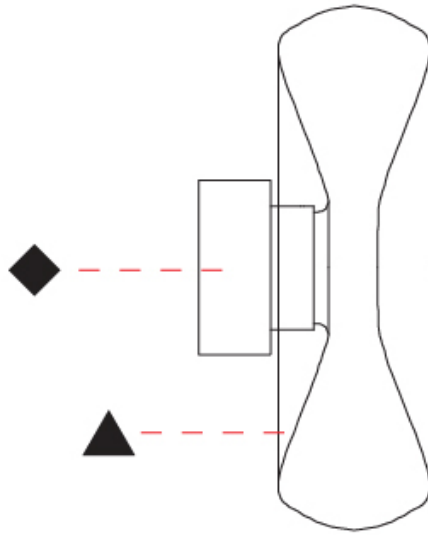

FOLD SURFACE

D143003-

PROJECT
TYPE
SPECIFIER
QUANTITY
DATE

D