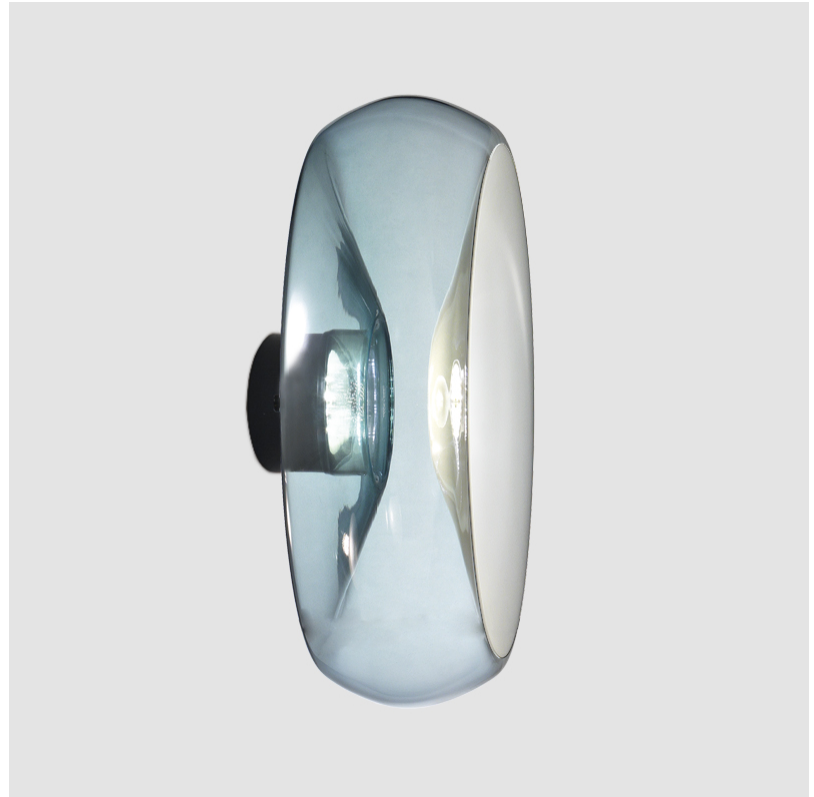

FOLD SURFACE

D143003-

base number	Color	Finish	Finish
	Temperature	Options	Options

1. To build a product code in our configurator select the specify button on the base model # product page
2. To build a manual product code on this datasheet choose from the options listed below in blue font and add the suffix to the base model #

GENERAL

Series: Fold
Partner: Cangini & Tucci
Division: Design
Installation: Surface
Product Type: Wall Surface
Mounting Location: Wall

PHYSICAL

Shape: Abstract
Diameter (mm): 360
Diameter (in): 14 ³/₁₆
Height (mm): 360
Depth (mm): 150
Height (in): 14 ³/₁₆
Depth (in): 5 ⁷/₁₆
Weight (kg): 1.735
Weight (lbs): 3.83
Fixture Finish: AMB / GRN / PNK / RUB / SKB / SMK / TOB / TRA
Holder Finish: CHR / BLK
Fixture Material: Glass / Metal
Primary Material: Glass - Borosilicate
Cable Details: 1500mm Transparent Cable
Upon Request: Black Fabric Cable

ELECTRICAL

Lamp Type: LED
Input Wattage (W): 14
Total Output Wattage (W): 11.7
Dimming: Phase Dimming (120Vac Only)
Driver Included: Yes
Driver Location: Integrated
Driver Type: Constant Current - 120Vac
Driver Class: Class 2
Input Voltage (V): 120 - 277
Constant Current (MA): 350
Upon Request: 0-10Vdc dimming / Non-dimming 120-277Vac

LED

Color Temperature (°K): 2700 / 3000
Nominal Lumen (lm): 1615
CRI: >95 CRI

OPTICAL

RATINGS AND CERTIFICATIONS

Certified By: Certified for North American Standards
IP rating: IP20