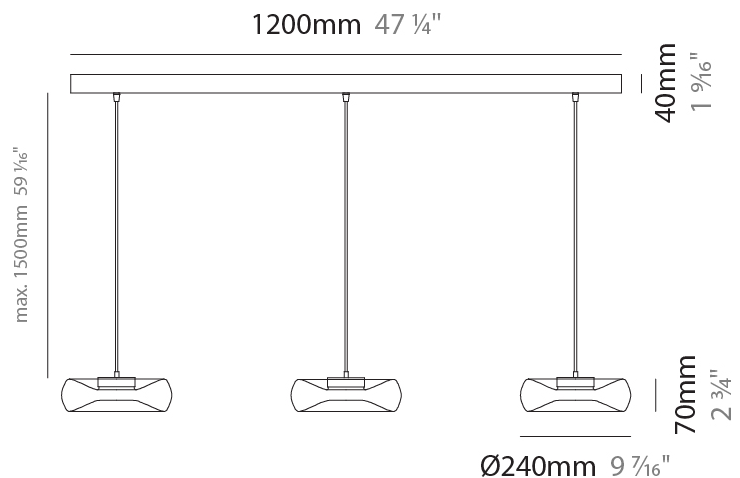

1. To build a product code in our configurator select the specify button on the base model # product page
2. To build a manual product code on this datasheet choose from the options listed below in blue font and add the suffix to the base model #

GENERAL

Series: Fold
Subseries: Fold 3 Light Linear
Partner: Cangini & Tucci
Division: Design
Installation: Suspension
Product Type: Pendant
Mounting Location: Ceiling

PHYSICAL

Shape: Abstract
Diameter (mm): 240
Diameter (in): 9 ⁷/₁₆"
Length (mm): 1240
Length (in): 48 ¹³/₁₆"
Height (mm): 1500
Height (in): 59 ⁷/₁₆"
Weight (kg): 4.59
Weight (lbs): 10.12
Fixture Finish: [AMB / GRN / PNK / RUB / SKB / SMK / TOB / TRA](#)
Holder Finish: CHR / BLK
Accent Finish: CHR / MWH / MBK / BCR
Fixture Material: Glass / Metal
Primary Material: Glass - Borosilicate
Cable Details: 1500mm Transparent Cable
Upon Request: Black Fabric Cable

ELECTRICAL

Lamp Type: LED
Input Wattage (W): 52
Total Output Wattage (W): 35.1
Dimming: Phase Dimming (120Vac Only)
Driver Included: Yes
Driver Location: Integrated
Driver Type: Constant Current - 120Vac
Driver Class: Class 2
Input Voltage (V): 120 - 277
Constant Current (MA): 500
Upon Request: 0-10Vdc dimming / Non-dimming 120-277Vac

LED

Color Temperature (°K): [2700 / 3000](#)
Nominal Lumen (lm): 7110
CRI: >95 CRI

OPTICAL

RATINGS AND CERTIFICATIONS

Certified By: Certified for North American Standards
IP rating: IP20