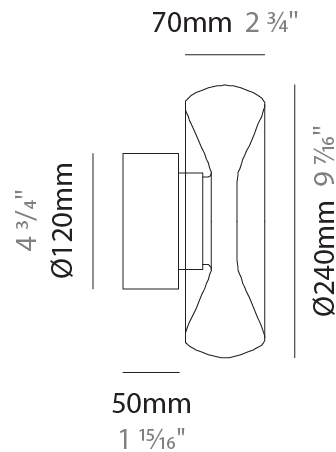

PROJECT	
TYPE	
SPECIFIER	
QUANTITY	
DATE	

FOLD SURFACE

D143002-

base number	Color Temperature	Finish Options	Finish Options

1. To build a product code in our configurator select the specify button on the base model # product page
2. To build a manual product code on this datasheet choose from the options listed below in blue font and add the suffix to the base model #

GENERAL

Series: Fold
Partner: Cangini & Tucci
Division: Design
Installation: Surface
Product Type: Wall Surface
Mounting Location: Wall

PHYSICAL

Shape: Abstract
Diameter (mm): 240
Diameter (in): 9 7/16
Height (mm): 240
Depth (mm): 120
Height (in): 9 7/16
Depth (in): 4 3/4
Weight (kg): 1.135
Weight (lbs): 2.50
Fixture Finish: AMB / GRN / PNK / RUB / SKB / SMK / TOB / TRA
Holder Finish: CHR / BLK
Fixture Material: Glass / Metal
Primary Material: Glass - Borosilicate
Cable Details: 1500mm Transparent Cable
Upon Request: Black Fabric Cable

ELECTRICAL

Lamp Type: LED
Input Wattage (W): 14
Total Output Wattage (W): 11.7
Dimming: Phase Dimming (120Vac Only)
Driver Included: Yes
Driver Location: Integrated
Driver Type: Constant Current - 120Vac
Driver Class: Class 2
Input Voltage (V): 120 - 277
Constant Current (MA): 350
Upon Request: 0-10Vdc dimming / Non-dimming 120-277Vac

LED

Color Temperature (°K): 2700 / 3000
Nominal Lumen (lm): 1615
CRI: >95 CRI

OPTICAL

RATINGS AND CERTIFICATIONS

Certified By: Certified for North American Standards
IP rating: IP20