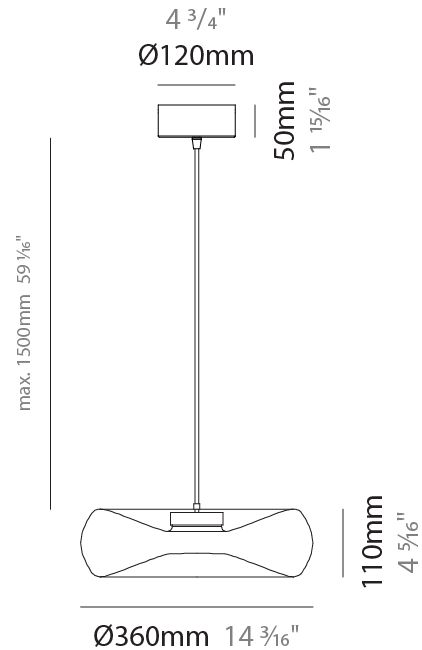

GENERAL

Series: Fold
Subseries: Fold Monopoint
Partner: Cangini & Tucci
Division: Design
Installation: Suspension
Product Type: Pendant
Mounting Location: Ceiling

PHYSICAL

Shape: Abstract
Diameter (mm): 360
Diameter (in): 14 ³/₁₆
Height (mm): 100
Height (in): 3 ¹⁵/₁₆
Max. Overall Height (mm): 1600
Max. Overall Height (in): 63
Weight (kg): 1.835
Weight (lbs): 4.05
Fixture Finish: [AMB / GRN / PNK / RUB / SKB / SMK / TOB / TRA](#)
Holder Finish: CHR / BLK
Fixture Material: Glass / Metal
Primary Material: Glass - Borosilicate
Cable Details: 1500mm Transparent Cable
Upon Request: Black Fabric Cable

ELECTRICAL

Lamp Type: LED
Input Wattage (W): 20
Total Output Wattage (W): 17
Dimming: Non-Dimming / Phase Dimming (120vac Only)
Driver Included: Yes
Driver Location: Integrated
Driver Type: Constant Current - Universal
Driver Class: Class 2
Housing: ENCP3
Input Voltage (V): 120 - 277
Constant Current (MA): 500
Upon Request: 0-10Vdc dimming / Non-dimming 120-277Vac (Remote)

LED

Color Temperature (°K): [2700 / 3000](#)
Nominal Lumen (lm): 2370
CRI: >95 CRI
Lamp Life (hrs): 50000

OPTICAL

RATINGS AND CERTIFICATIONS

Certified By: Certified for North American Standards
IP rating: IP20

PROJECT
TYPE
SPECIFIER
QUANTITY
DATE