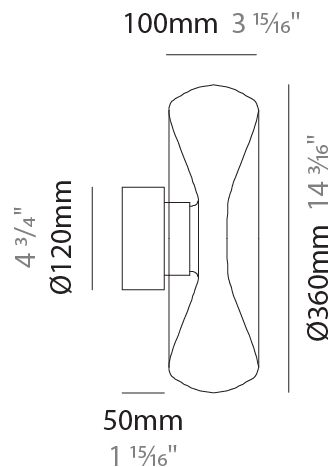

FOLD SURFACE

D143003-

base number	Color	Finish	Finish
	Temperature	Options	Options

1. To build a product code in our configurator select the specify button on the base model # product page
2. To build a manual product code on this datasheet choose from the options listed below in blue font and add the suffix to the base model #

GENERAL

Series: Fold
Partner: Cangini & Tucci
Division: Design
Installation: Surface
Product Type: Wall Surface
Mounting Location: Wall

PHYSICAL

Shape: Abstract
Diameter (mm): 360
Diameter (in): 14 ³/₁₆
Height (mm): 360
Depth (mm): 150
Height (in): 14 ³/₁₆
Depth (in): 5 ⁷/₁₆
Weight (kg): 1.735
Weight (lbs): 3.83
Fixture Finish: AMB / GRN / PNK / RUB / SKB / SMK / TOB / TRA
Holder Finish: CHR / BLK
Fixture Material: Glass / Metal
Primary Material: Glass - Borosilicate
Cable Details: 1500mm Transparent Cable
Upon Request: Black Fabric Cable

ELECTRICAL

Lamp Type: LED
Input Wattage (W): 14
Total Output Wattage (W): 11.7
Dimming: Phase Dimming (120Vac Only)
Driver Included: Yes
Driver Location: Integrated
Driver Type: Constant Current - 120Vac
Driver Class: Class 2
Input Voltage (V): 120 - 277
Constant Current (MA): 350
Upon Request: 0-10Vdc dimming / Non-dimming 120-277Vac

LED

Color Temperature (°K): 2700 / 3000
Nominal Lumen (lm): 1615
CRI: >95 CRI

OPTICAL

RATINGS AND CERTIFICATIONS

Certified By: Certified for North American Standards
IP rating: IP20